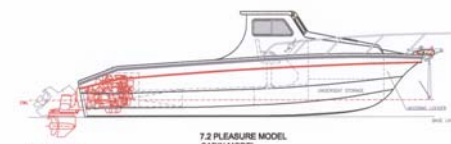

### Design specification

CE category B offshore

Personnel 10 750 kg

Speed 35 knots

HP 150 HP

Length Overall 8.300 mm

Hull length (centreline) 7.200 mm

Beam 2.150 mm

Draught 0.400 mm

OUTBOARD

7.2 PLEASURE MODEL  
CENTER CONSOLE

STERN DRIVE

7.2 PLEASURE MODEL  
CABIN MODEL

2005 PRICES  
**ASK**  
you will be pleasantly surprised

**ORCA 7.20** FROM ATLANTIC FOCUS