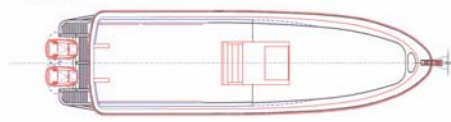

OUTBOARD

7.2 PLEASURE MODEL
CENTER CONSOLE