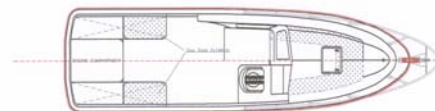

Draught 0.400 mm

OUTBOARD

7.2 PLEASURE MODEL  
CENTER CONSOLE

STERN DRIVE

7.2 PLEASURE MODEL  
CABIN MODEL

2005 PRICES  
**ASK**  
you will be pleasantly surprised

**ORCA 7.20** FROM ATLANTIC FOCUS