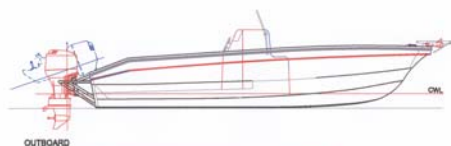

17 LEAGH KIN AVENUE
INVERNESS
IV3 8LH
SCOTLAND
UK

ATLANTIC FOCUS LIMITED

www.atlanticfocus.com

+44 77 86 70 44 20

+44 14 63 71 26 38

COLOURS

BRIGHT WHITE

IVORY WHITE

YELLOW

GREY

BLUE

RED

Technical Specification

Design specification

CE category B offshore

Personnel 10 750 kg

Speed 35 knots

HP 150 HP

Length Overall 8.300 mm

Hull length (centreline) 7.200 mm

Beam 2.150 mm

Draught 0.400 mm

OUTBOARD